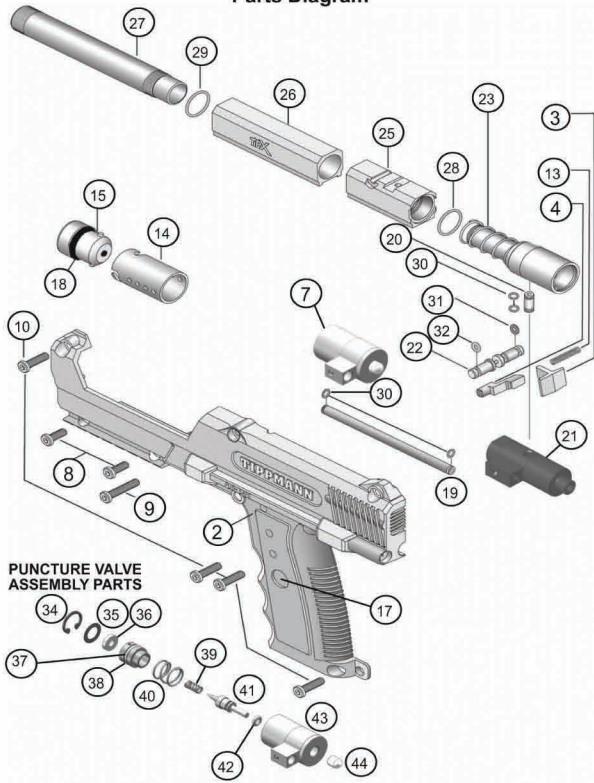

Parts Diagram

⚠ WARNING
Do not disassemble this marker while it is pressurized.
Do not pressurize a partially assembled marker.