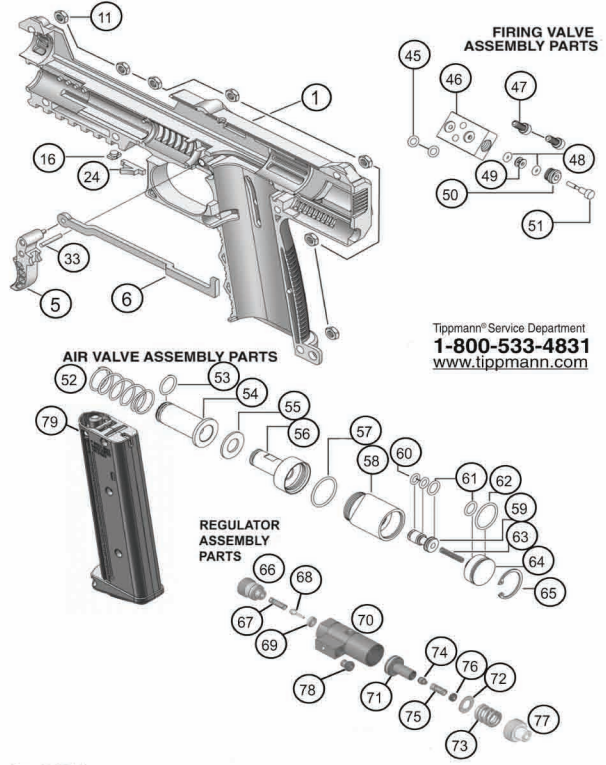

Tippmann® Service Department
1-800-533-4831
www.tippmann.com

Rev. 09/17/10

TiPX Marker Parts List

ITEM NO.	QTY.	PT. NO.	DESCRIPTION	ITEM NO.	QTY.	PT. NO.	DESCRIPTION	ITEM NO.	QTY.	PT. NO.	DESCRIPTION
1	1	TA20002	Receiver, Right Half	30	8	TA20050	O-ring	55	1	TA20077	Damper
2	1	TA20001	Receiver, Left Half	31	1	FA-07	Safety O-ring (black)	56	1	TA20016	Power Tube
3	1	TA20042	Magazine Release Actuator	32	1	98-55	Safety O-ring (red)	57	1	TA20010	O-ring
4	1	TA20040	Magazine Release	33	1	TA20063	Trigger Pin, Long	58	1	TA20009	Air Valve Body
5	1	TA20029	Trigger	Puncture Valve Assembly parts			59	1	TA20114	Valve Spool	
6	1	TA20037	Actuator Link	34	1	TA07089	Snap Ring	60	2	TA20003	O-ring
7	1	TA20124	Puncture Valve Complete	35	1	TA20069	Washer	61	2	SL2-25	O-ring
8	2	TA20036	LHSH Cap Screw	36	1	TA20034	Puncture Seal	62	1	98-12A	O-ring
9	1	TA07074	Bolt	37	1	SL2-25	O-ring	63	1	02-88	Spring
10	4	98-01A	LHSH Cap Screw	38	1	TA20115	Puncture Piston	64	1	TA20011	Air Valve End Cap
11	7	TA02060	Hex Nut	39	1	TA20015	Spring	65	1	TA20035	Retaining Ring
12	2	TA20108	Air Fitting	40	1	TA20048	Spring	Regulator Assembly parts			
13	1	TA20051	Spring	41	1	TA20031	Puncture Pin	66	1	TA20119	Regulator End Cap
14	1	TA20053	CO2 Cap Receiver Insert	42	1	TA20049	O-ring	67	1	02-88	Spring
15	1	TA20062	CO2 Cap	43	1	TA20094	Puncture Valve Body	68	1	TA20080	Regulator Pin
16	1	TA20043	Breech Window	44	1	TA20039	Puncture Pin Cap	69	1	TA20075	Regulator Pin Seat
17	1	TP01018	Tippmann "T" Jewel	Firing Valve Assembly parts			70	1	TA20093	Regulator Body	
18	1	18-PA	CO2 Cap O-ring	45	2	TA20047	O-ring	71	1	TA20120	Regulator Piston
19	1	TA20112	Gas Line, Long	46	1	TA20004	Firing Valve Body	72	1	TA20081	Wear Disk
20	1	TA20113	Gas Line, Short	47	2	TA20052	Screws	73	1	TA20038	Spring
21	1	TA20123	Regulator Complete	48	2	TA20008	O-ring	74	1	TA20118	Pressure Relief Seal Guide
22	1	TA20110	Safety	49	1	TA20014	Valve Bushing	75	1	TA20067	Spring
23	1	TA20105	Air Valve Complete	50	1	TA20030	Firing Valve Pin Guide	76	1	TA20068	Hollow Lock Set Screw
24	1	FA-18	Ball Latch	51	1	TA20005	Actuator Pin	77	1	TA20023	Regulator Adjustment Cap
25	1	TA20027	Barrel Adapter	Air Valve Assembly parts			78	1	TA20095	Regulator Plug	
26	1	TA20012	Barrel Shroud	52	1	TA20085	Front Bolt Spring	Magazine Assembly			
27	1	TA20006	TiPX Barrel	53	1	SL2-4	Front Bolt O-ring	79	1	TA20122	7 Ball True Feed Magazine
28	1	TA20046	O-ring	Air Valve Assembly parts							
29	1	02-40	O-ring	54	1	TA20109	Front Bolt