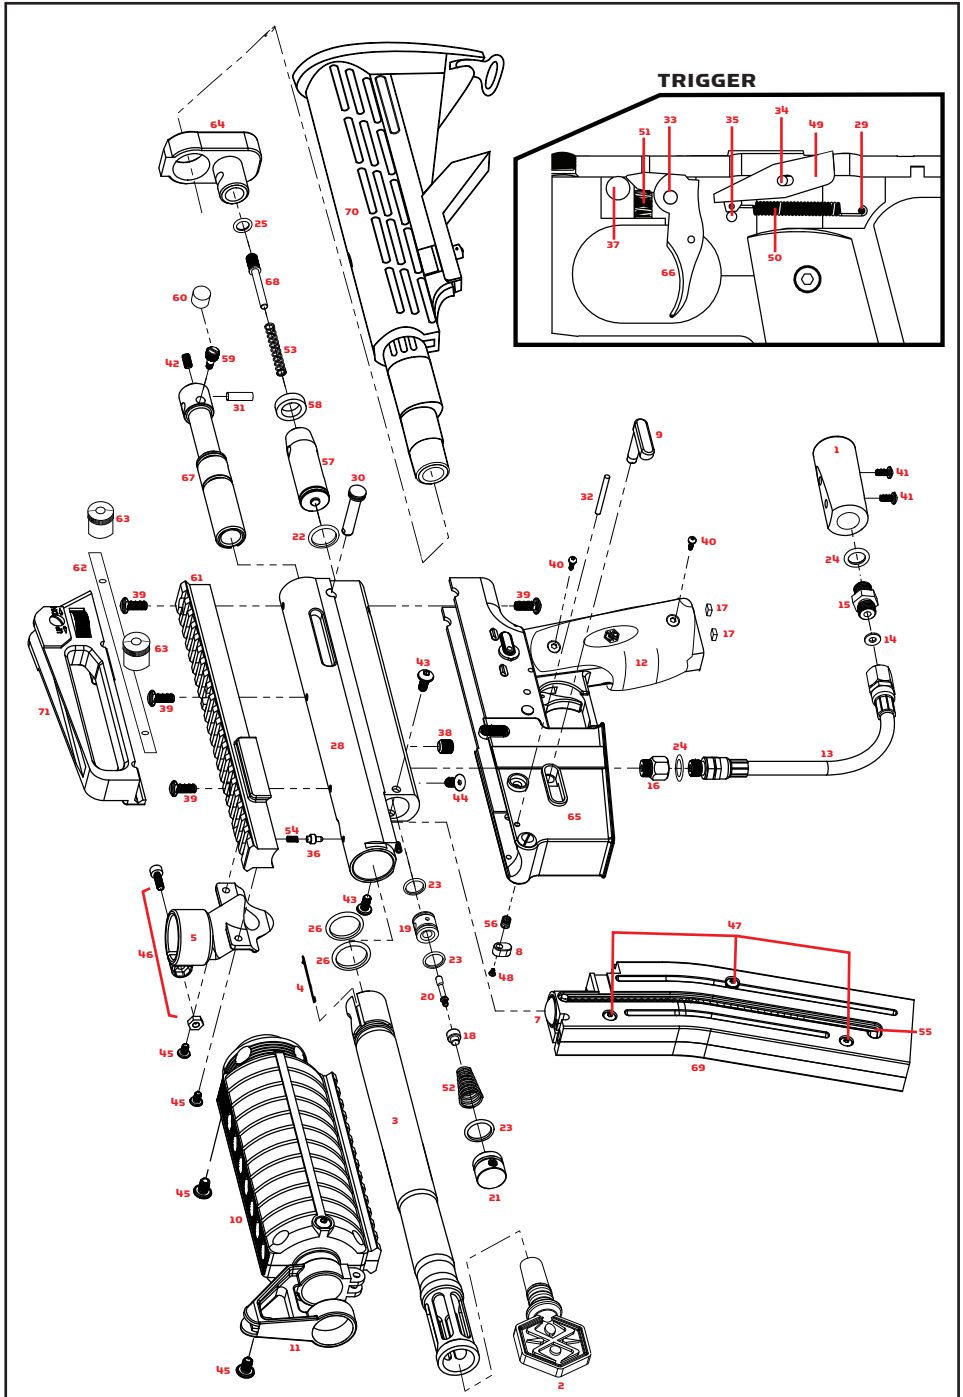

MRX™ SCHEMATICS

MRX™ PARTS LIST

1	ASA036	C/A Adapter Angled (diamond black)	36	RPN022	Barrel Guide Pin
2	BAR001	Spyder Barrel Plug	37	SAB003	MRX Safety Button
3	BAR089	MRX 14" Barrel (diamond black)	38	SCRO07	Valve Body Screw (A)
4	BLS039	MRX Barrel Ball Stopper	39	SCRO16	M5 x 12 Screw (A)
5	FND089	MRX Feed Neck (plastic)	40	SCRO18	M3 x 8 Screw (+)
*	FRG083	Magazine Ball Stopper & Spring	41	SCRO19	M5 x 28 Screw C/A Adapter Screw (A)
7	FRG084	Magazine Ball Pusher w/Guide Pin	42	SCRO29	M4 x 6 Venturi Bolt Screw (A)
8	FRG085	MRX Magazine Release Button	43	SCRO35	M4 x 12 Screw (A)
9	FRG086	MRX Magazine Release Lock	44	SCRO37	M4 x 12 Vertical Screw (AFH)
10	FRG087	MRX Barrel Shroud	45	SCRO45	M4 x 14 Shroud Screw (A)
11	FRG088	MRX Shroud Sight	46	SCRO48	Feed Neck Clamp Screw (A) & Nut
12	GRP010	Wrap Around Rubber Grip (black)	47	SCRO50	M4 x 16 Magazine Screw (+)
13	HSE012	Disconnect Hose 7.25"	48	SCRO51	M2 x 8 Magazine Release Button Screw (+)
14	HSF004	Plastic Washer	49	SER002	Sear (semi)
15	HSF006	Male to Male Adapter (MET x MET)	50	SPRO08	Sear Spring (semi)
16	HSF011	Metric Female to Standard Male Adapter	51	SPRO11	Trigger Spring (semi)
17	ITP015	C/A Adapter Screw Nut	52	SPRO16	Valve Spring
18	ITP023	Eko™ Cup Seal	53	SPRO25	Striker Spring 110.mm
19	ITP025	Eko™ Valve Body	54	SPRO26	MRX Barrel Guide Pin Spring
20	ITP026	Eko™ Valve Pin	55	SPRO27	MRX Magazine Main Spring
21	LPC089	Reservoir Plug MRX (diamond black) (semi)	56	SPRO28	MRX Magazine Release Spring
22	ORG001	Striker O-ring #14.3 1.7 7Opu	57	STB002	Striker Bolt
23	ORG002	O-ring #15 80	58	STF001	Striker Buffer
24	ORG004	O-ring #11 80	59	STK011	Cocking Knob (semi)
25	ORG008	O-ring #10 80	60	STK014	Cocking Knob Cover
26	ORG029	Flat Barrel O-ring #20 22.8 3.8	61	STK015	Picatinny Body Rail
*	PAK089	MRX Spare Parts Kit	62	STK016	Carrying Handle Locking Plate
28	REC089	MRX Receiver (diamond black)	63	STK017	Carrying Handle Locking Screw
29	RPN006	Secondary Roll Pin (small)	64	STP089	MRX Striker Plug
30	RPN016	Quick Disconnect Pin	65	TRF015	MRX Trigger Frame
31	RPN017	Bolt Pin	66	TR5009	Single Trigger
32	RPN018	MRX Magazine Release Pin	67	VBT089	MRX Venturi Bolt w/Bolt Pin
33	RPN019	MRX Trigger Roll Pin (large)	68	VTA089	Velocity Adjuster & Spring Guide (diamond black)
34	RPN020	MRX Sear Roll Pin (med)	69	31231	MRX Magazine
35	RPN021	MRX Sear Stop Roll Pin (small)	70	31232	Adjustable Car Shoulder Stock
			71	31234	Carrying Handle Mount w/Sight