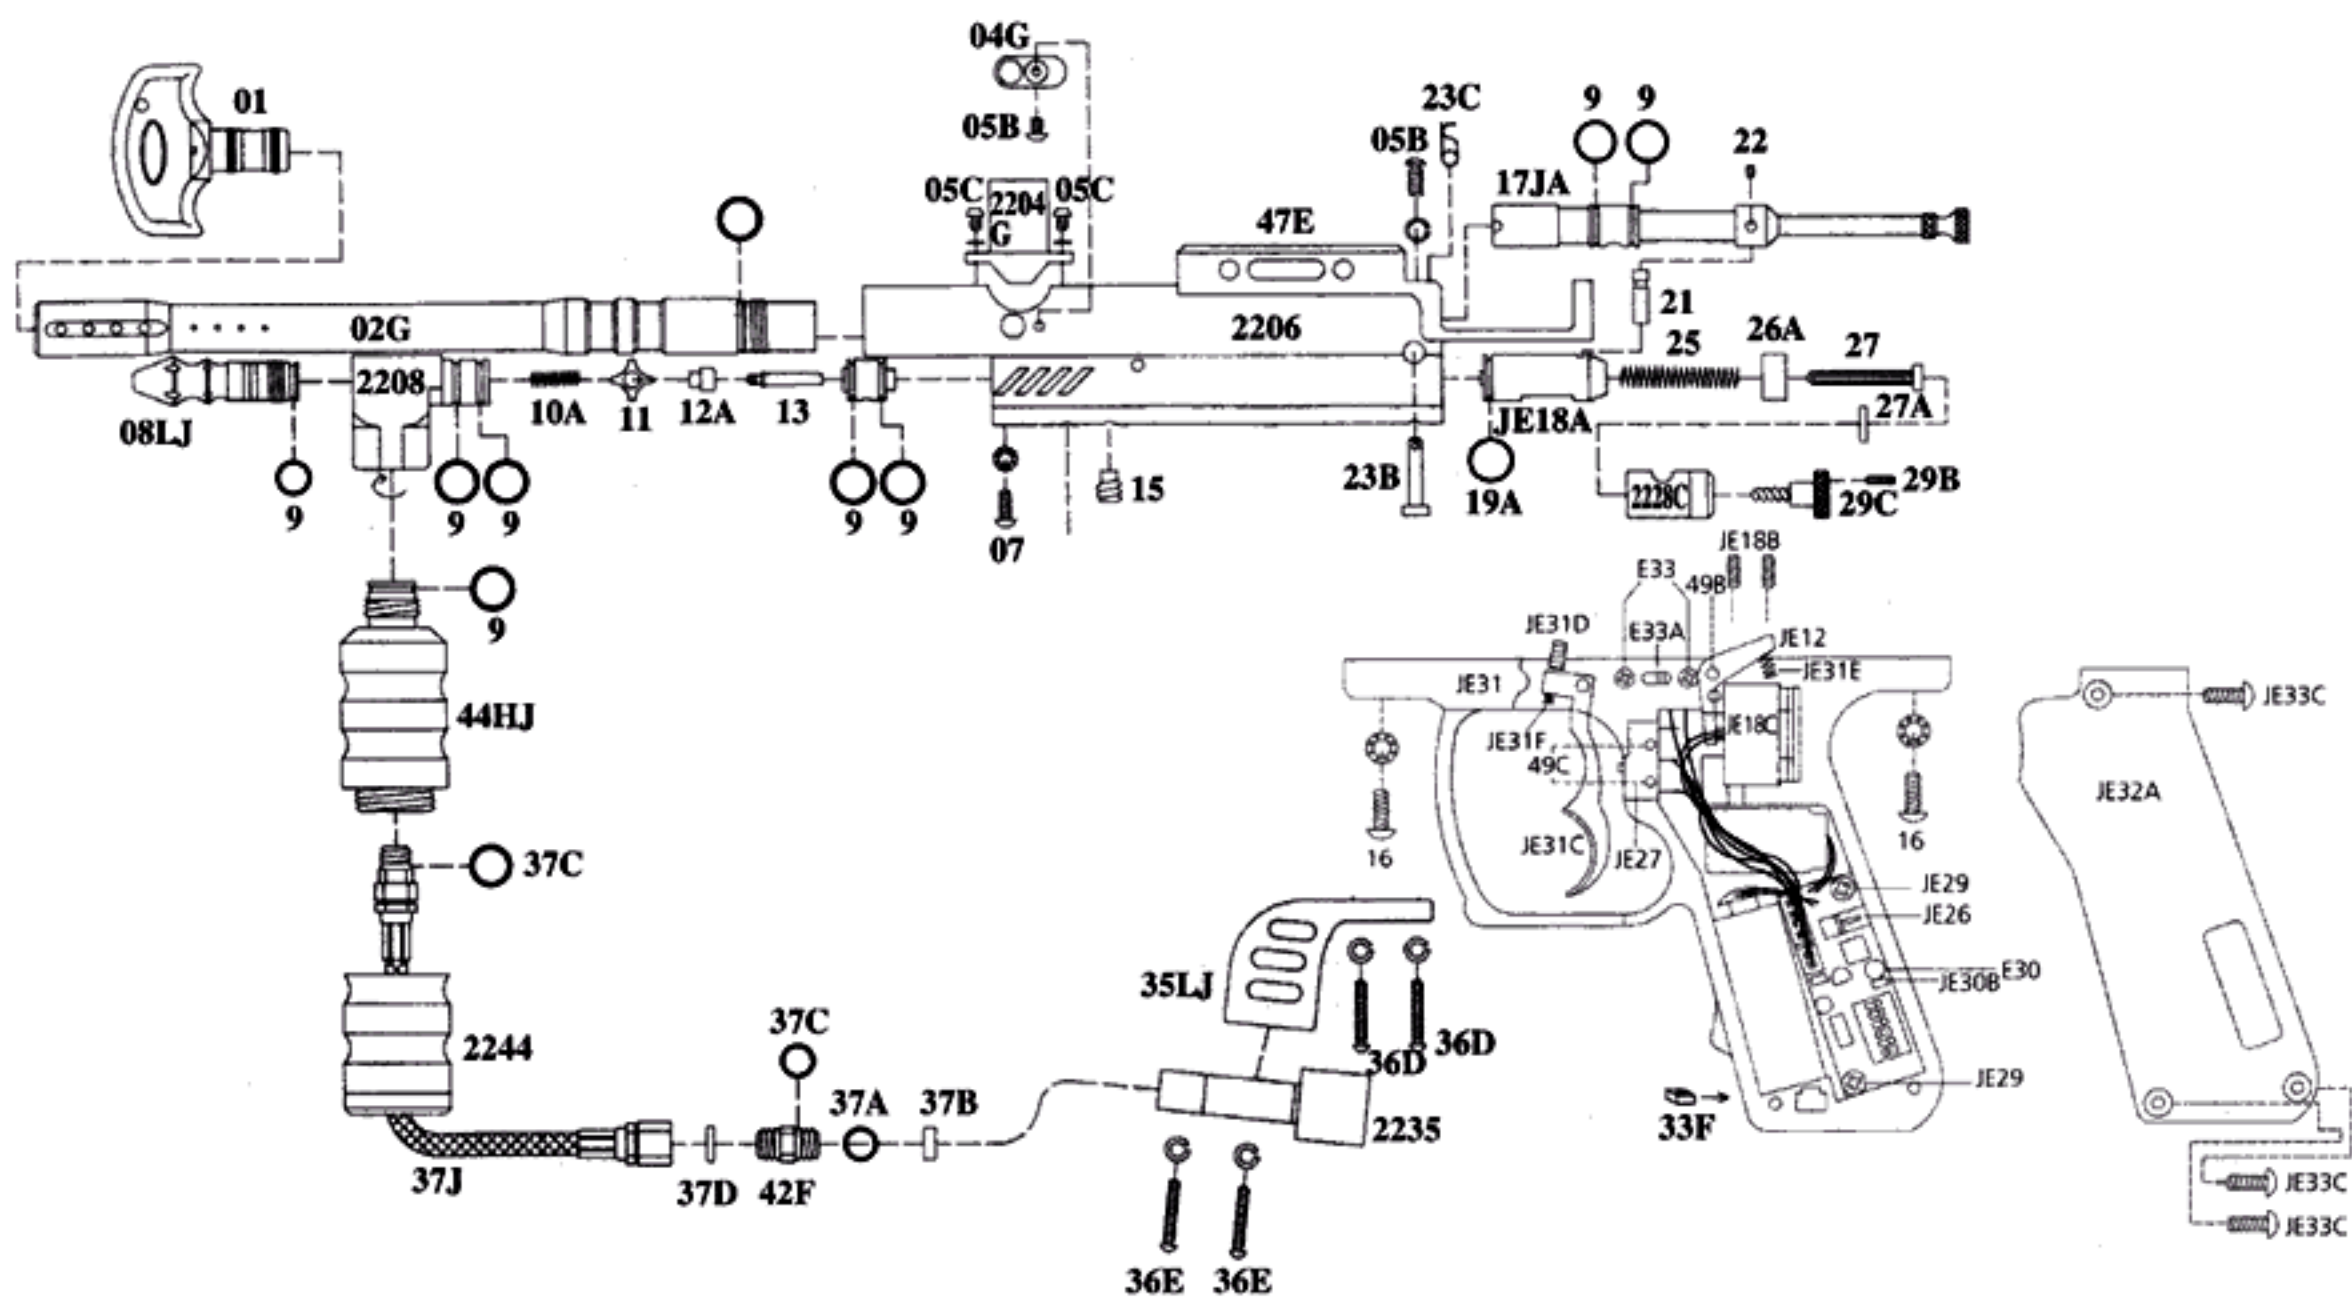

Spyder E-99

ITEM #	NAME OF PART(S)	ITEM #	NAME OF PART(S)
01	Spyder Barrel Plug	27	Striker Spring Guide
02G	12" Barrel (Silver)	27A	Flat Disc
03A	Ball Bearing	29B	Lock Screw
03B	Spring	29C	Thumb Adjuster w/ Screw (Silver)
03C	Ball Bearing Cap	33F	Compact Nut Screw
04G	Flash Detent Cover	36D	5/32" x 5/8" Screw (Black)
05A	M4 x 6 Screw (Silver)	36E	5/32" x 7/8" Screw (Black)
05B	M4 x 6 Screw (Black)	37A	Filter O-Ring
05C	M4 x 8 Screw w/ Washer	37B	Air Filter
07	M5 x 14 Screw w/ Washer	37C	Disconnect O-Ring #011 (Black)
09	O-Ring #015 80D	37D	Plastic Washer
10A	Valve Spring	37J	Disconnect Hose
11	Cup Seal Guide	41J	E99 Spare Parts Kit
12A	Cup Seal (Brass)	47E	Sight Rail with Beaver Tail (Silver)
13	Valve Pin	48	Trigger Roll Pin (Large)
14	Valve Body	49	Sear Roll Pin (Medium)
15	Valve Body Screw	49A	Secondary Sear Roll Pin (Small)
16	M5 x 12 Screw w/ washer	E40	Straight Elbow -2 3/4" (Clear)
17J	E99 Venturi Cocking Bolt (Blue)	JE18A	E99 Striker
17JA	E99 Venturi Cocking Bolt (Black)	JE1000	ESP Classic Trigger Frame (Black)
19A	Striker O-Ring	Parts inside	#JE1000 ESP Classic Trigger Frame:
20	Barrel O-Ring (Black)	48	Trigger Roll Pin
21	Bolt Pin	49B	Sear Roll Pin
2104G	Direct Feed (Blue)	49C	Touch Switch Roll Pin
2106	E99 Receiver (Blue)	E30	Led Light Indicator
2108	Vertical Adapter (Blue)	E33	ON/OFF Screw (M2 x 6)
08LJ	Low Pressure Chamber (Silver)	E33A	ON/OFF Switch
2128C	Striker Plug (Blue)	JB18C	Coil Set
35LJ	Drop Forward (Silver)	JE12	Sear
2135	C/A Adapter (Blue)	JE15	Copper Screw
2144	Mini Fore Grip (Blue)	JE18A	Striker Bolt
44HJ	Model S Expansion Chamber (Silver)	JE18B	Coil Set Screw (1/8")
22	Bolt Screw	JE26	Charge Pin
2204G	Direct Feed (Black)	JE27	Touch Switch
2206	E99 Receiver (Black)	JE29	Circuit Board Screw
2208	Vertical Adapter (Black)	JE30B	Lock Switch
2228C	Striker Plug (Black)	JE31C	Trigger
2235	C/A Adapter (Black)	JE31E	Sear Spring
2244	Mini Fore Grip (Black)	JE31F	Trigger Spring
23B	Quick Disconnect Pin	JE31D	Trigger Adjust Screw
23C	Disconnect Pin Lock	JE32A	ESP Grip Cover
25	Striker Spring	JE33C	Grip Cover Screw
26A	Striker Buffer	JE1015	Rechargeable Battery 9.6v (Not Included)