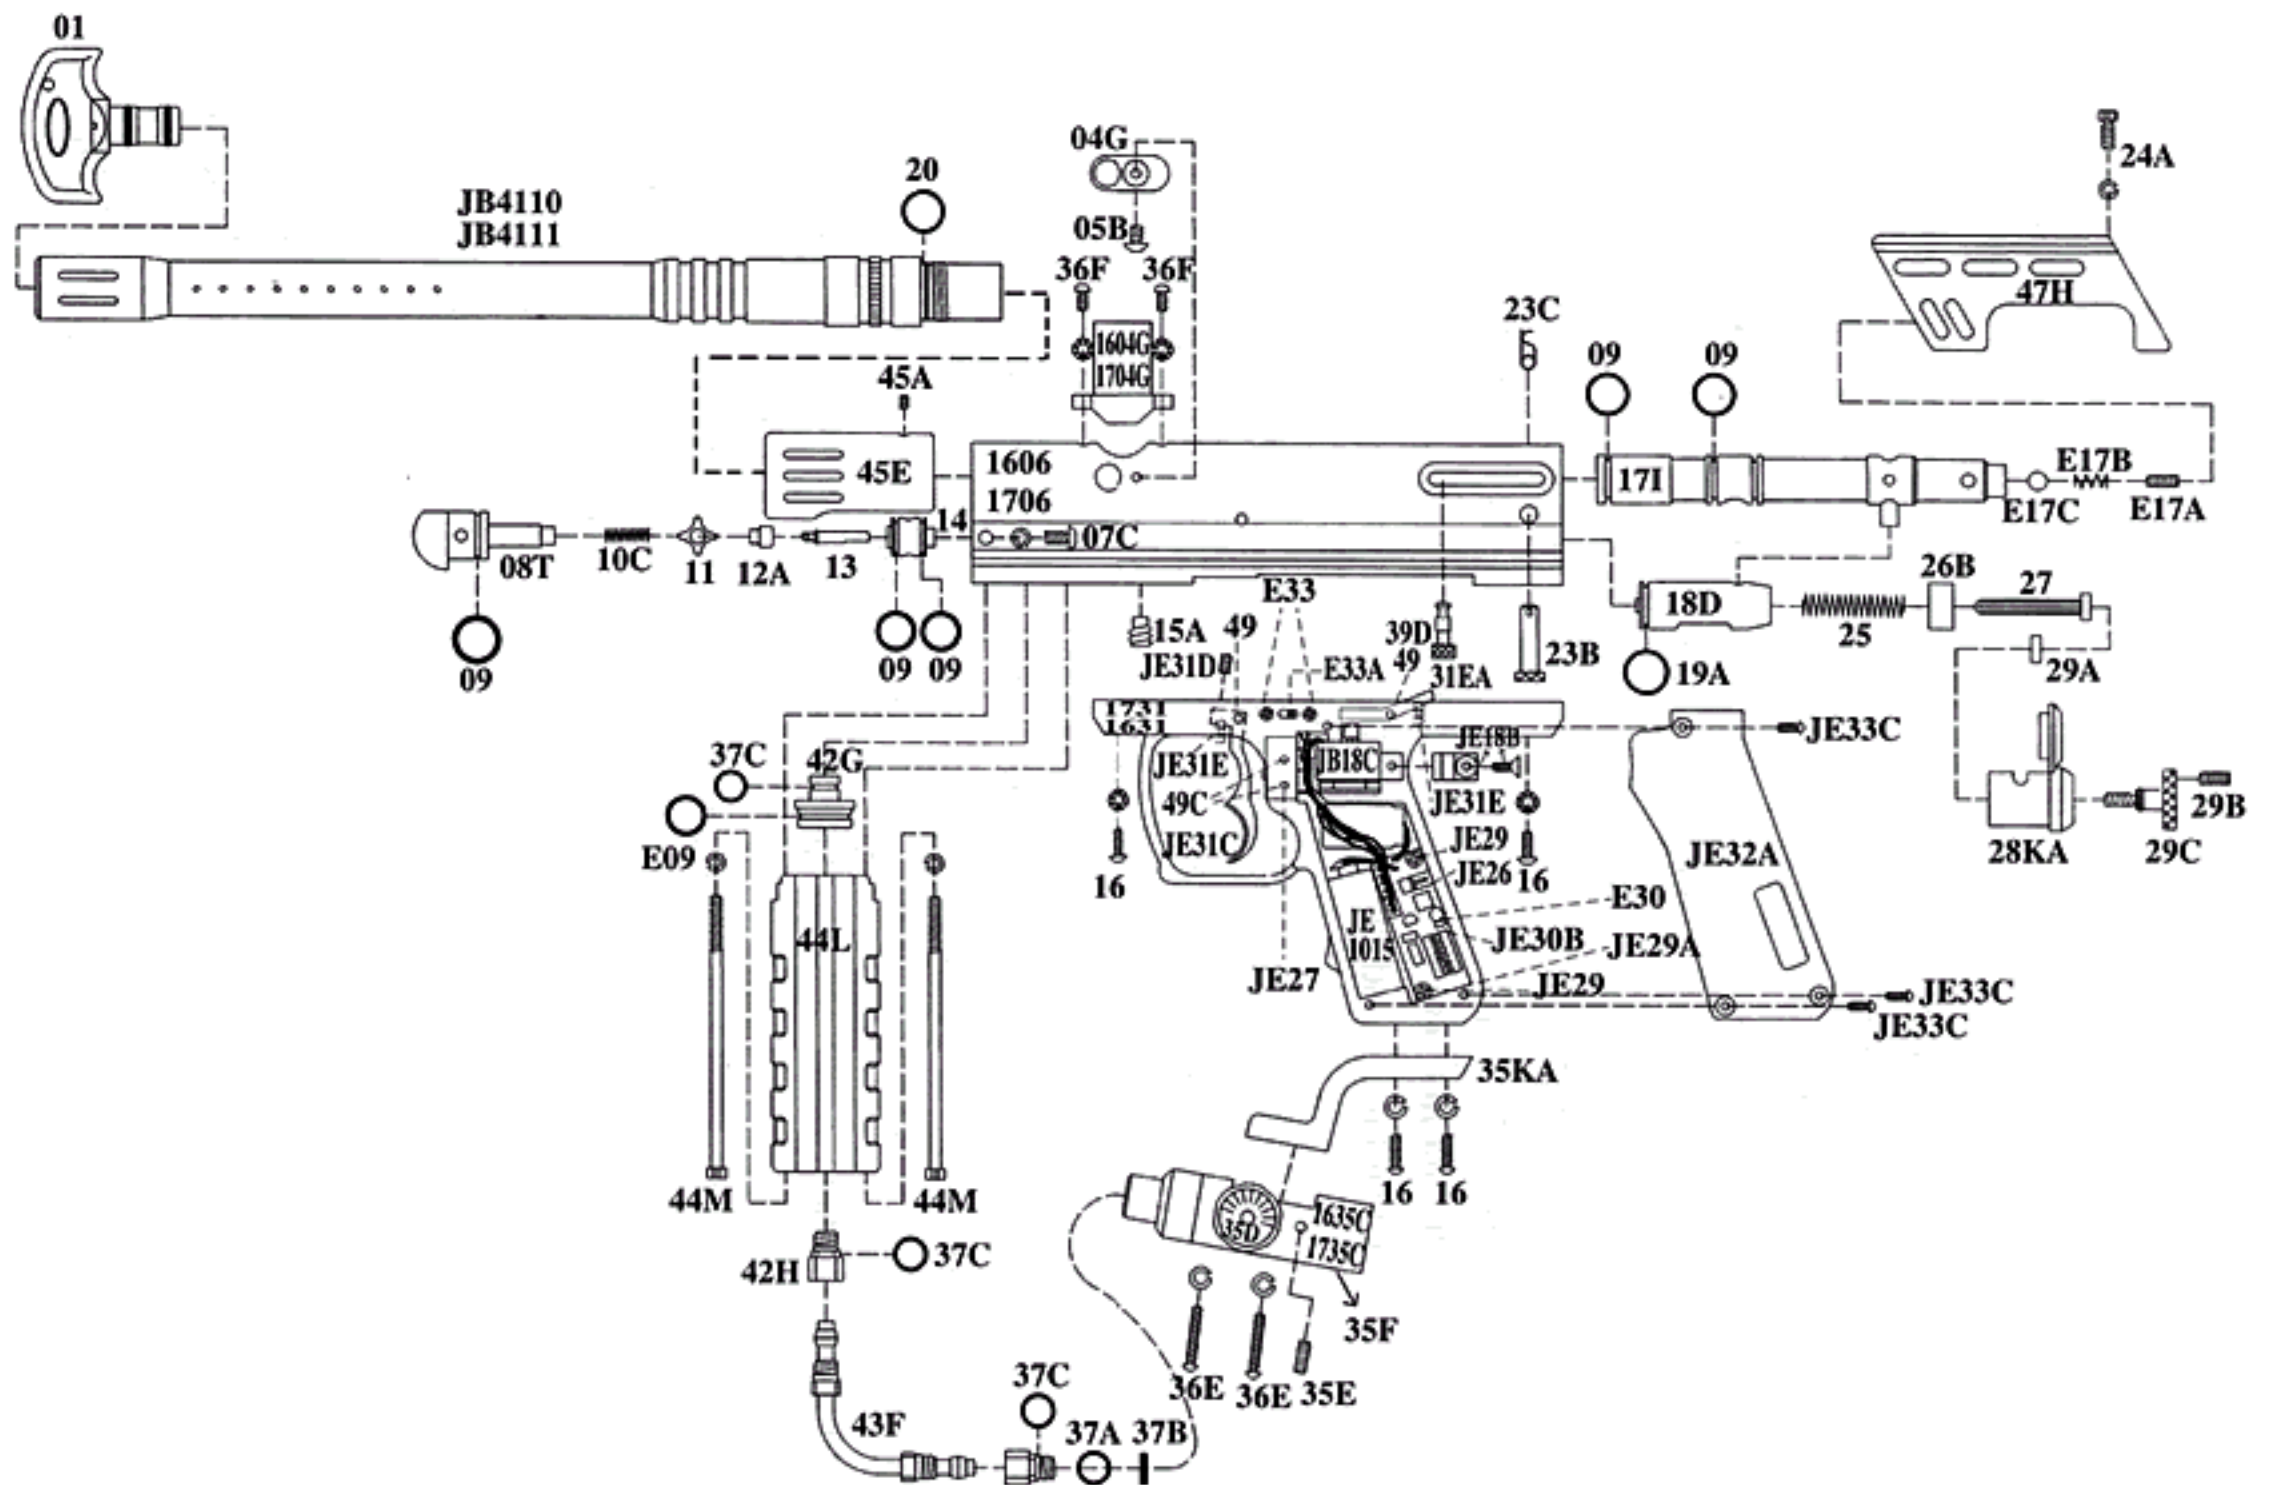

# Spyder AMG

NEW ITEM #	NAME OF PARTS	NEW ITEM #	NAME OF PARTS
01	Barrel Plug	42G	AMG Expansion Chamber Adapter
JB4110	Trio Deluxe Barrel (blue)	37C	#011 O-ring
JB4111	Trio Deluxe Barrel (black)	E09	O-ring #016 80D
20	Barrel O-ring	44L	AMG Expansion Chamber
45E	AMG Shroud (silver)	44M	Expansion Chamber Fixing Screw w/washer
45A	Shroud Screw (M4 X 4 Screw)	42H	Hard Line Hose Adapter
04G	Detent Cover	43F	Hard Line Hose
05B	M4 X 6 Screw (silver)	37A	Filter O-ring #009
1604G	Direct Feed (blue)	37B	Air Filter
1704G	Direct Feed (black)	1635C	C/A Adapter w/ Regulator (blue)
1606	AMG Receiver (blue)	1735C	C/A Adapter w/ Regulator (black)
1706	AMG Receiver (black)	35D	Gauge
07C	M 5 X 12 Screw w/ washer	36E	5/32" X 7/8" Screw w/ washer
39D	AMG Quick Disconnect Striker Knob	35E	Regulator Adjust Screw
23C	Disconnect Lock Pin	35F	M 4 X 5 Screw
23B	Quick Disconnect Pin	16	M 5 X 12 Screw w/ washer
171	AMG Venturi Cocking Bolt	1731	AMG Trigger Frame (black)
09	Bolt O-ring #015	1631	AMG Trigger Frame (silver)
E17C	Retaining Ball	JE31D	Trigger Adjust Screw
E17B	Retaining Spring	JE31E	Trgger Spring
E17A	Retaining Screw	JE31C	Trigger
47H	AMG Sight Rail	E33	ON/OFF Screw (M2 X 6)
24A	Sight Rail Screw w/washer	E33A	ON/OFF Switch
15A	Valve Body Screw	49C	Touch Switch Roll Pin
19A	Striker O-ring	JE27	Touch Switch
18D	Striker Bolt	49	Sear Roll Pin & Trigger Roll Pin
25	Striker Spring	31EA	Sear
26B	Striker Buffer	JE31E	Sear Spring
27	Striker Spring Guide	JB18C	Coil Set
27A	Flat Disc	JE18B	Coil Set Screw w/ washer
28KA	Striker Plug	E30	Led Light Indicator
29C	Thumb Adjuster w/ Lock Screw	JE30B	Lock Switch
29B	Lock Screw	JE29A	Circuit Board
08T	Front Adapter	JE29	Circuit Board Screw
10C	Valve Spring	JE1015	Rechargeable Battery 9.6v
11	Cup Seal Guide	JE32A	AMG Grip Cover
12A	Cup Seal (brass)	JE33C	Grip Cover Screw
13	Valve Pin	JE26	Charge Pin
14	Valve Body	35KA	AMG Drop Forward
		36F	M4 X 8 Screw w/ washer